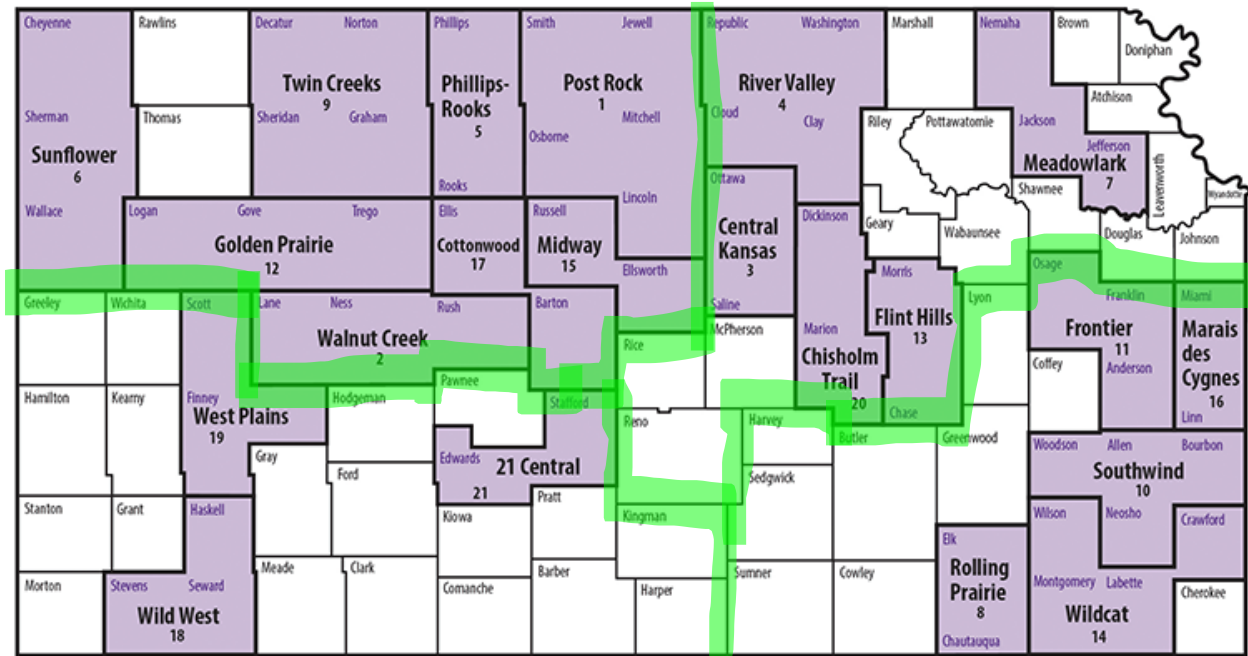

REGIONS FOR KANSAS YOUTH LEADERSHIP COUNCIL ELECTIONS

NORTHWEST

NORTHEAST

SOUTHWEST

SOUTHEAST